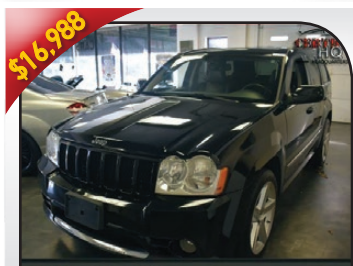

**\$6,988**

**2009 VOLKSWAGEN  
 NEW BEETLE 2DR AUTO S**

Mileage: 95,993 Color: Candy White

**\$9,888**

**2006 DODGE RAM PICKUP 1500  
 4DR QUAD CAB 140.5 4WD**

Mileage: 129,184 Color: Black

**\$16,988**

**2007 JEEP GRAND CHEROKEE  
 4WD 4DR SRT-8**