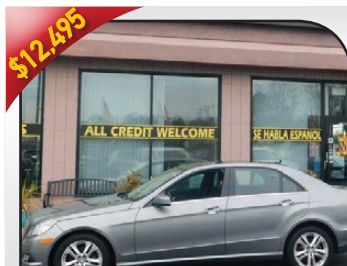

$12,495
NYCARKING.COM
2006 Rt. 112 • 631-569-2120

**2010 MERCEDES-BENZ E-CLASS E
350 4MATIC SEDAN 4D**
Mileage: 125,131 Color: Gray

Rt 112 Superstore, 2006 Route 112, Medford, NY 11763
(888) 429-9256

Disclaimer: Prices exclude registration, title, fees and taxes. Neither the dealer nor Long Island Used Cars is responsible for typographical errors or misprints. Information should be verified with seller. All vehicle data retrieved electronically hours prior to press-time; dealer reserves right to change prices without notice. Vehicles subject to prior sale and may no longer be available.